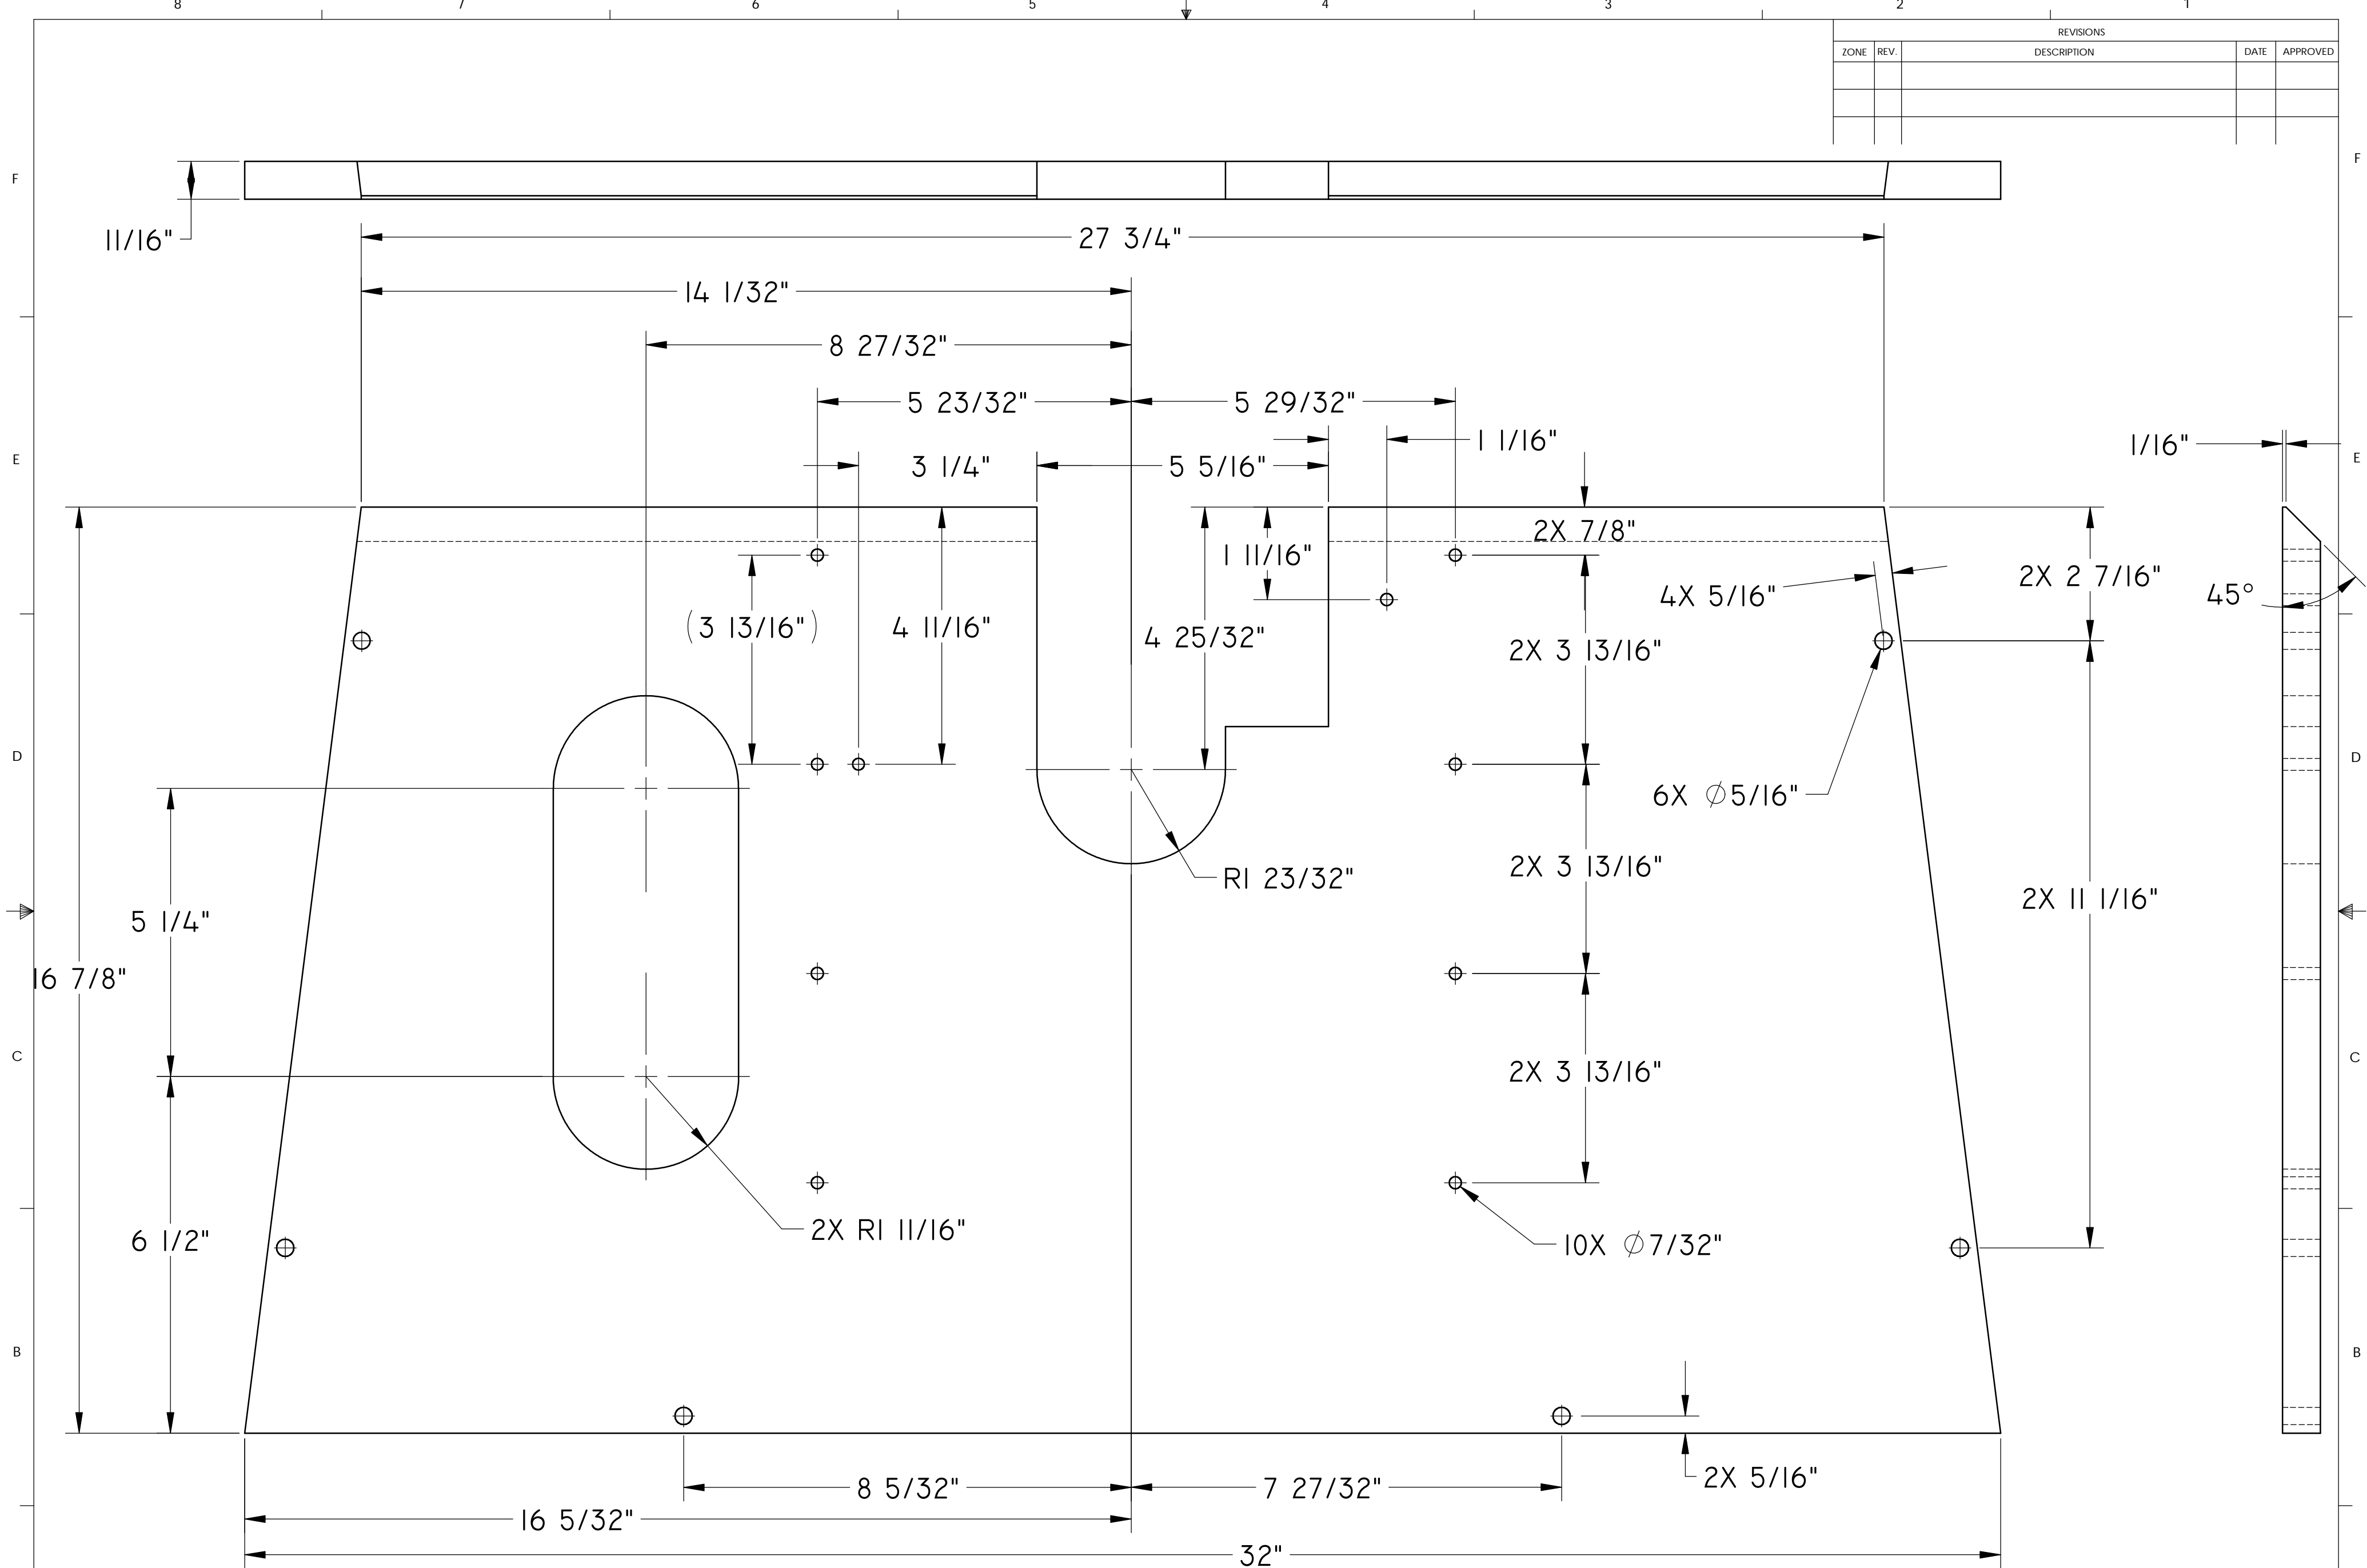

REVISIONS				
ZONE	REV.	DESCRIPTION	DATE	APPROVED

PROPRIETARY AND CONFIDENTIAL
THE INFORMATION CONTAINED IN THIS
DRAWING IS THE SOLE PROPERTY OF
SW Design. ANY REPRODUCTION IN
PART OR AS A WHOLE WITHOUT THE
WRITTEN PERMISSION OF SW Design
IS PROHIBITED.

UNLESS OTHERWISE SPECIFIED:		DATE	NAME
DIMENSIONS ARE IN INCHES	DRAWN		
TOLERANCES:	CHECKED		
FRACTIONAL ±	ENG APPR.		
ANGULAR: MACH ± BEND ±	MFG APPR.		
TWO PLACE DECIMAL ±	Q.A.		
THREE PLACE DECIMAL ±	COMMENTS:		
INTERPRET GEOMETRIC TOLERANCING PER:			
MATERIAL --			
FINISH --			
NEXT ASSY	USED ON		
APPLICATION	DO NOT SCALE DRAWING		

SW Design
6002 Franklin Rd. Moravia, NY 13118
315.496.3515. www.stevewatrous.com

TITLE:
**FLOORBOARD, LOWER FRONT
MODEL A FORD EARLY 29?**

SIZE C	DWG. NO. A35131	REV ?

SCALE: 1:2   WEIGHT: SHEET 1 OF 1